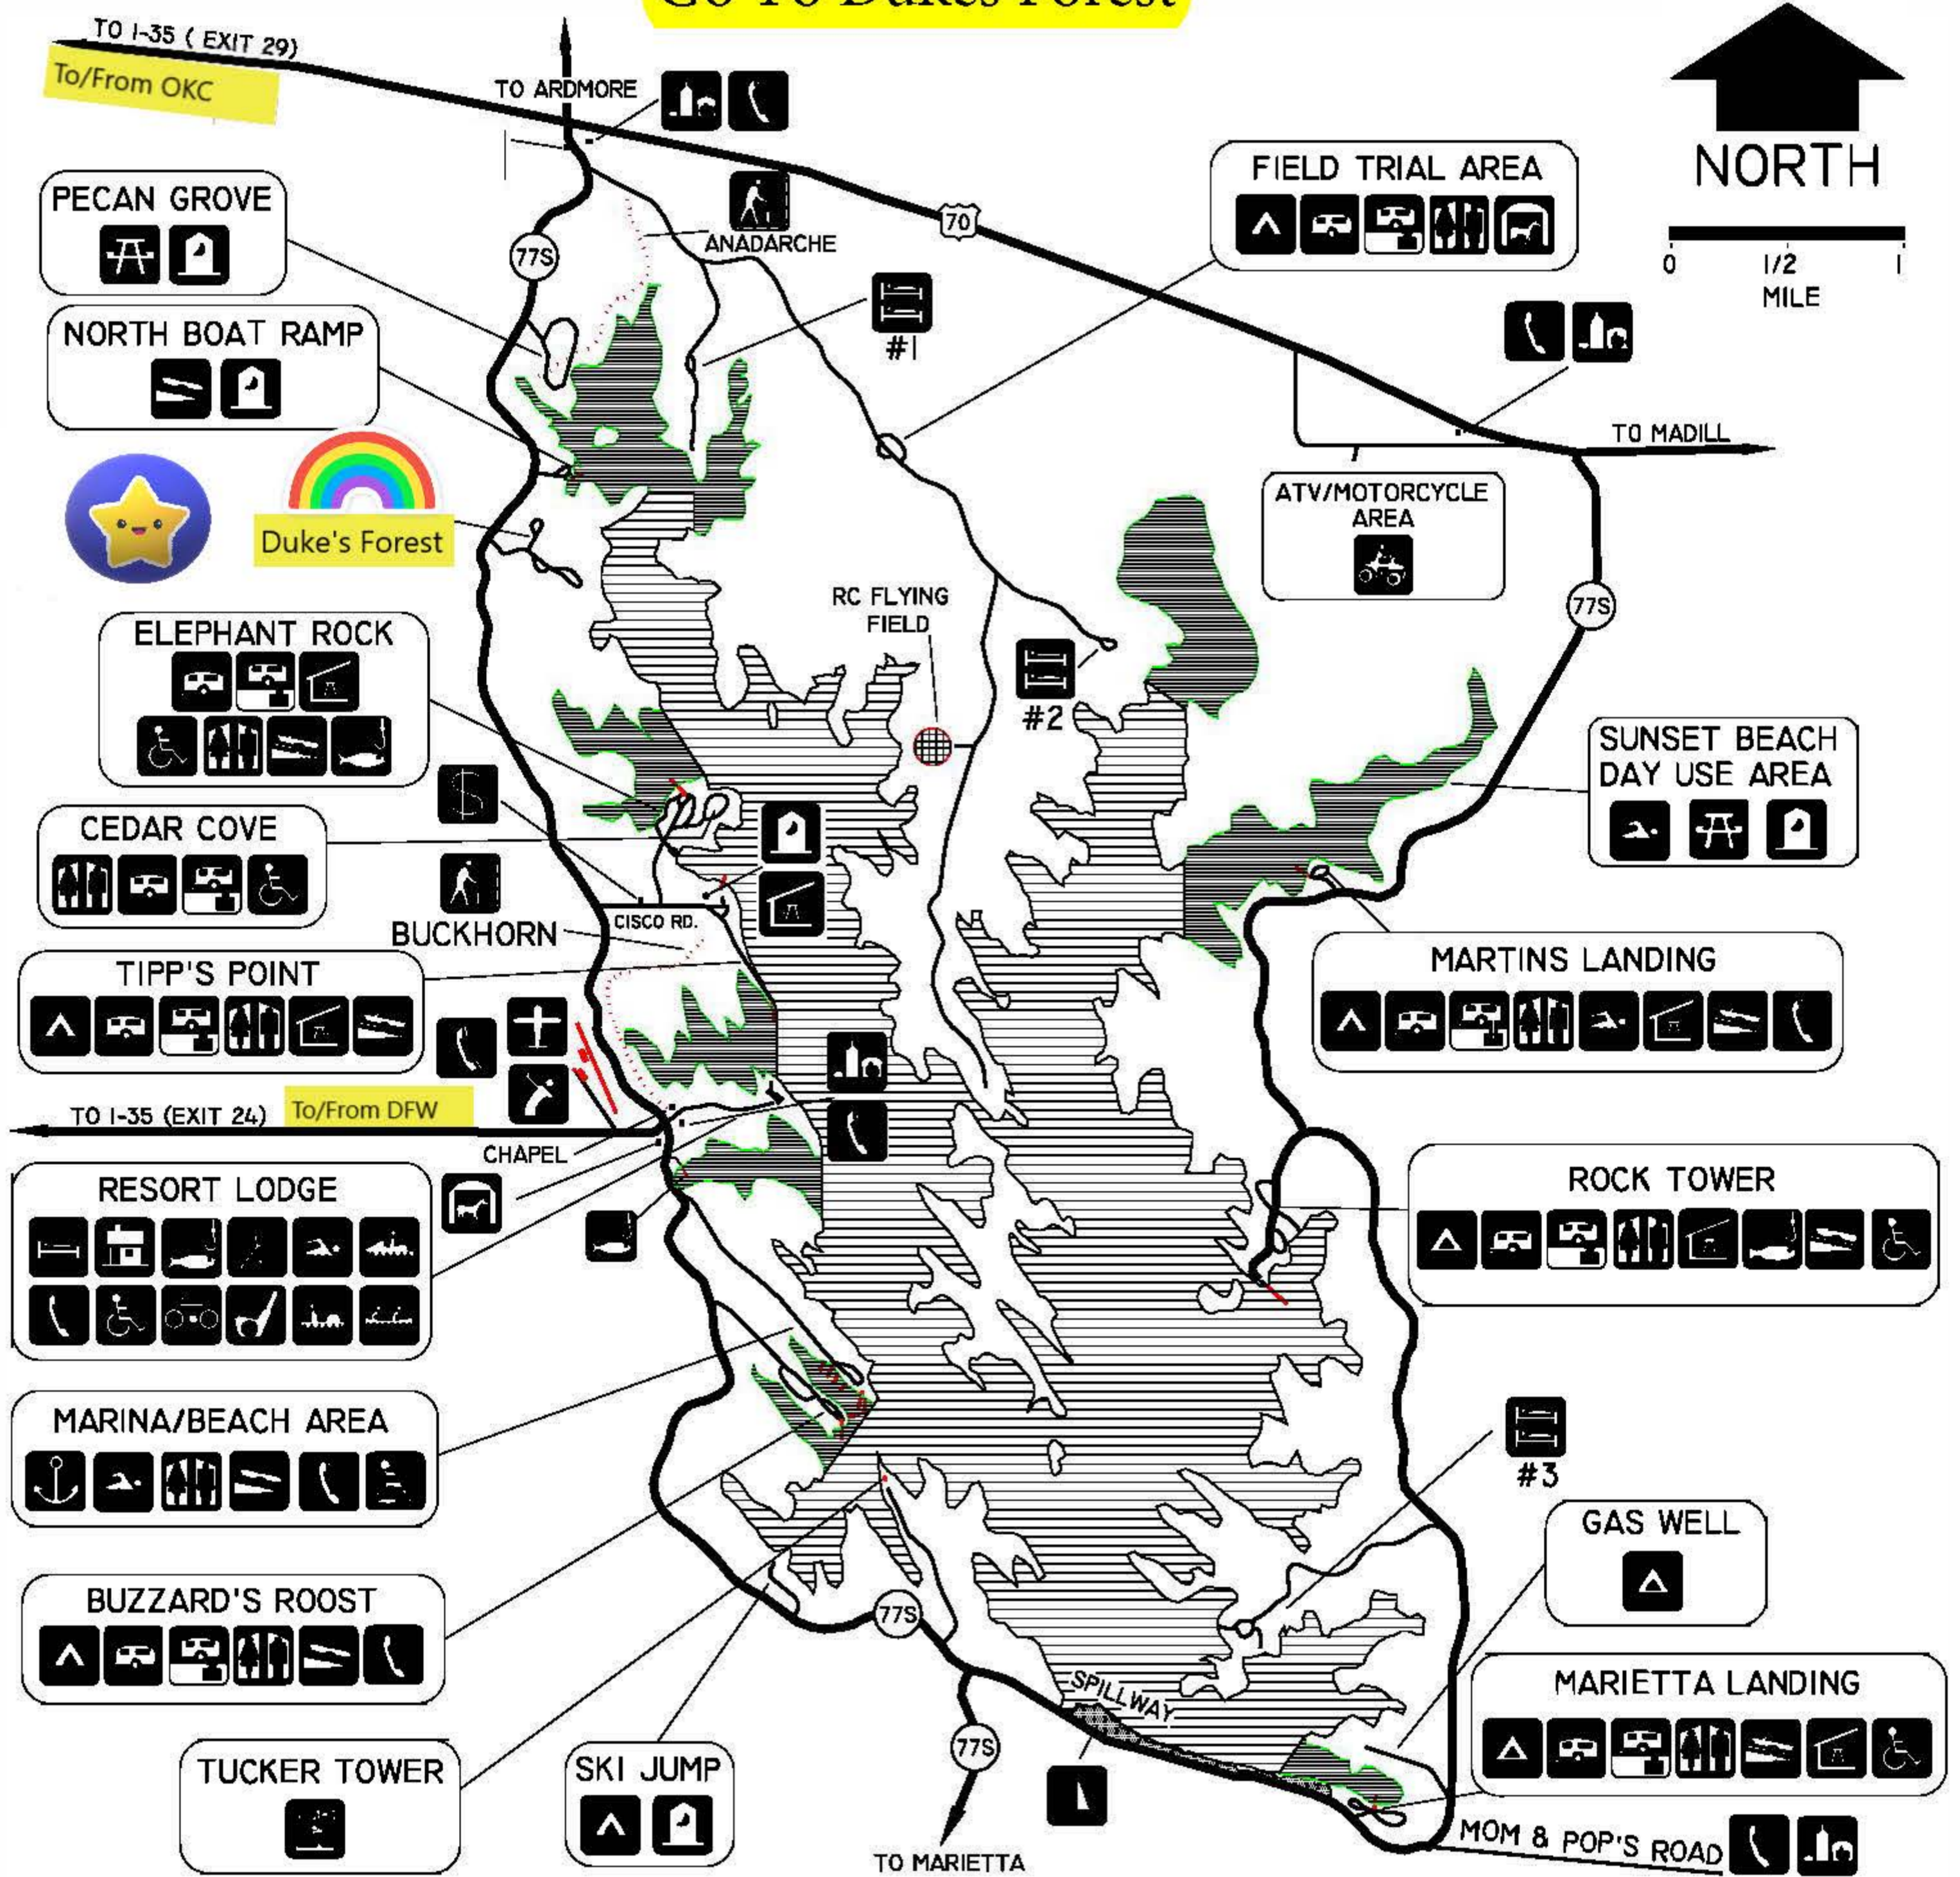

LAKE MURRAY STATE PARK

Go To Dukes Forest

KEY TO SYMBOLS

	PARK OFFICE		RV CAMPING		BOAT RAMP		BIKE RENTAL		NATURE TRAIL
	STORE		RV DUMP STATION		FISHING PIER		JET SKI RENTAL		NATURE CENTER
	LODGE ROOMS		COMFORT STATION WITH SHOWERS		SWIMMING		CANOE RENTAL		PAY PHONE
	CABINS/COTTAGES		VAULT TOILETS		MARINA		TENNIS COURTS		DAM
	GROUP CAMP		PICNIC PAVILION		GOLF COURSE		BALL FIELD		AIRSTRIP
	TENT CAMPING		PICNIC AREA		MINIATURE GOLF		ATV/MOTORCYCLE AREA		HANDICAP ACCESSIBLE
	DAY USE FEE REQUIRED				PADDLE BOATS		HORSE STABLES		NO SKI AREA